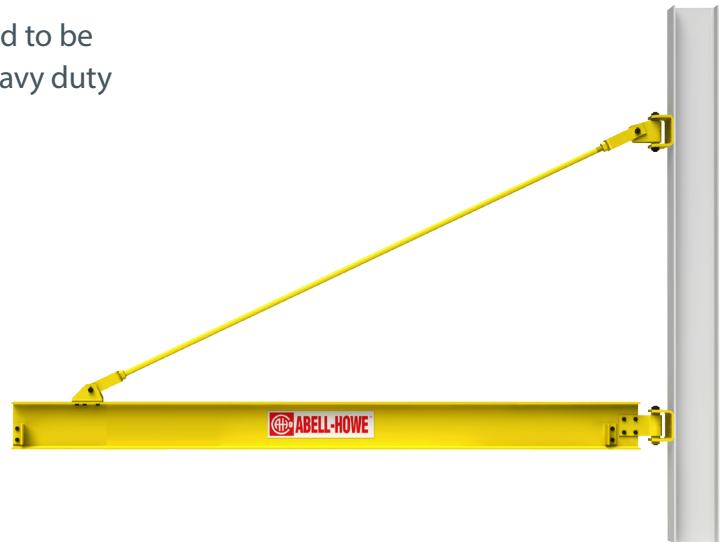

### CAPACITY UP TO 5 TONS

The Abell-Howe J-900 Series was developed to be an all purpose tie rod wall mount jib for heavy duty industrial applications.

#### SPECIFICATIONS

Up to 200 degree rotation.

Fabricated, steel wall bracket fittings with bearings.

Threaded tie rods provide take-up for boom leveling.

End stops at both ends of the boom for safe trolley travel.

#### OPTIONAL ACCESSORIES

Rotational stops

Available in Motorized versions (consult factory)

Wind or Position Lock

Galvanizing

Spark-resistant and/or explosion proof construction for hazardous locations

Messenger wire assembly

Electric, Air or Hand-gearred rotation.