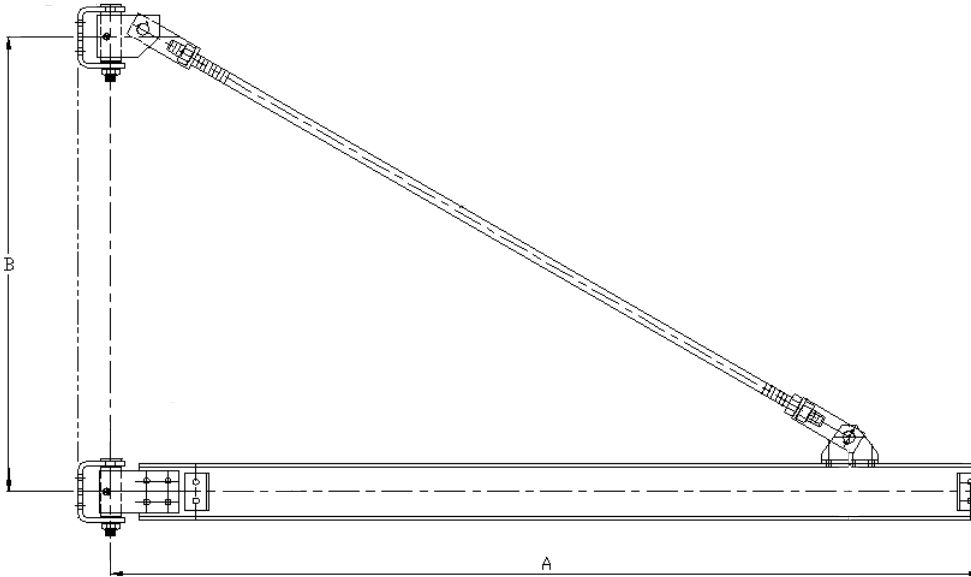

### CAPACITY UP TO 5 TONS

The Abell-Howe J-900 Series was developed to be an all purpose tie rod wall mount jib for heavy duty industrial applications.

## J-900 WALL BRACKET JIB CRANE

Chart represents a sample of J-900 Sizes & Capacities

Capacity (Tons)	Model #	Catalog #	Boom Length (A)	Hinge Spacing (B)
1/2	J-900 - JB1F	900002	10' - 0"	3' - 0"
	J-900 - JB1F	900003	12' - 0"	3' - 9"
	J-900 - JB1F	900004	14' - 0"	4' - 6"
	J-900 - JB1F	900005	16' - 0"	5' - 6"
	J-900 - JB1F	900006	18' - 0"	6' - 0"
	J-900 - JB1F	900007	20' - 0"	6' - 6"
1	J-900 - JB1F	900014	10' - 0"	3' - 0"
	J-900 - JB1F	900015	12' - 0"	3' - 9"
	J-900 - JB1F	900016	14' - 0"	4' - 6"
	J-900 - JB1F	900017	16' - 0"	5' - 6"
	J-900 - JB1F	900018	18' - 0"	6' - 0"
	J-900 - JB1F	900019	20' - 0"	6' - 6"
2	J-900 - JB2F	900026	10' - 0"	3' - 0"
	J-900 - JB2F	900027	12' - 0"	3' - 9"
	J-900 - JB2F	900028	14' - 0"	4' - 6"
	J-900 - JB2F	900029	16' - 0"	5' - 6"
	J-900 - JB2F	900030	18' - 0"	6' - 0"
	J-900 - JB2F	900031	20' - 0"	6' - 6"
3	J-900 - JB3F	900038	10' - 0"	3' - 3"
	J-900 - JB3F	900039	12' - 0"	4' - 0"
	J-900 - JB3F	900040	14' - 0"	4' - 9"
	J-900 - JB3F	900041	16' - 0"	5' - 6"
	J-900 - JB3F	900042	18' - 0"	6' - 3"
	J-900 - JB3F	900043	20' - 0"	7' - 0"