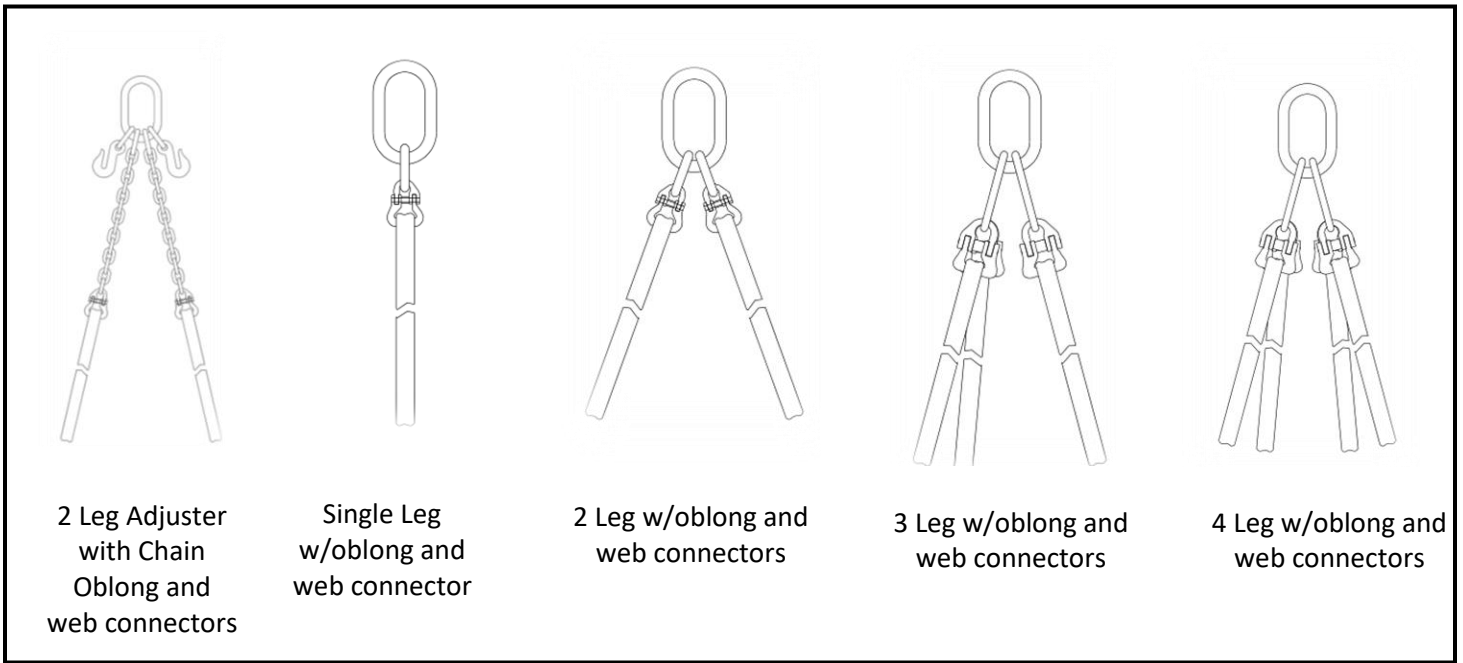

Dyneema Sling Configuration and Capacity Chart

Dyneema Sling Size	90°	60°			45°			30°		
	1 Leg	2 Leg	3 Leg	4 Leg	2 Leg	3 Leg	4 Leg	2 Leg	3 Leg	4 Leg
25,000	25,000	43,300	64,950	86,600	35,350	53,025	70,700	25,000	37,500	50,000
40,000	40,000	69,280	103,920	138,560	56,560	84,840	113,120	40,000	60,000	80,000
55,000	55,000	95,260	142,890	190,520	77,770	116,655	155,540	55,000	82,500	110,000
70,000	70,000	121,240	181,860	242,480	98,980	148,470	197,960	70,000	105,000	140,000
80,000*	75,000	129,900	194,850	259,800	106,050	159,075	212,100	75,000	112,500	150,000

* 1-1/4" Web Connector rated at 75,000